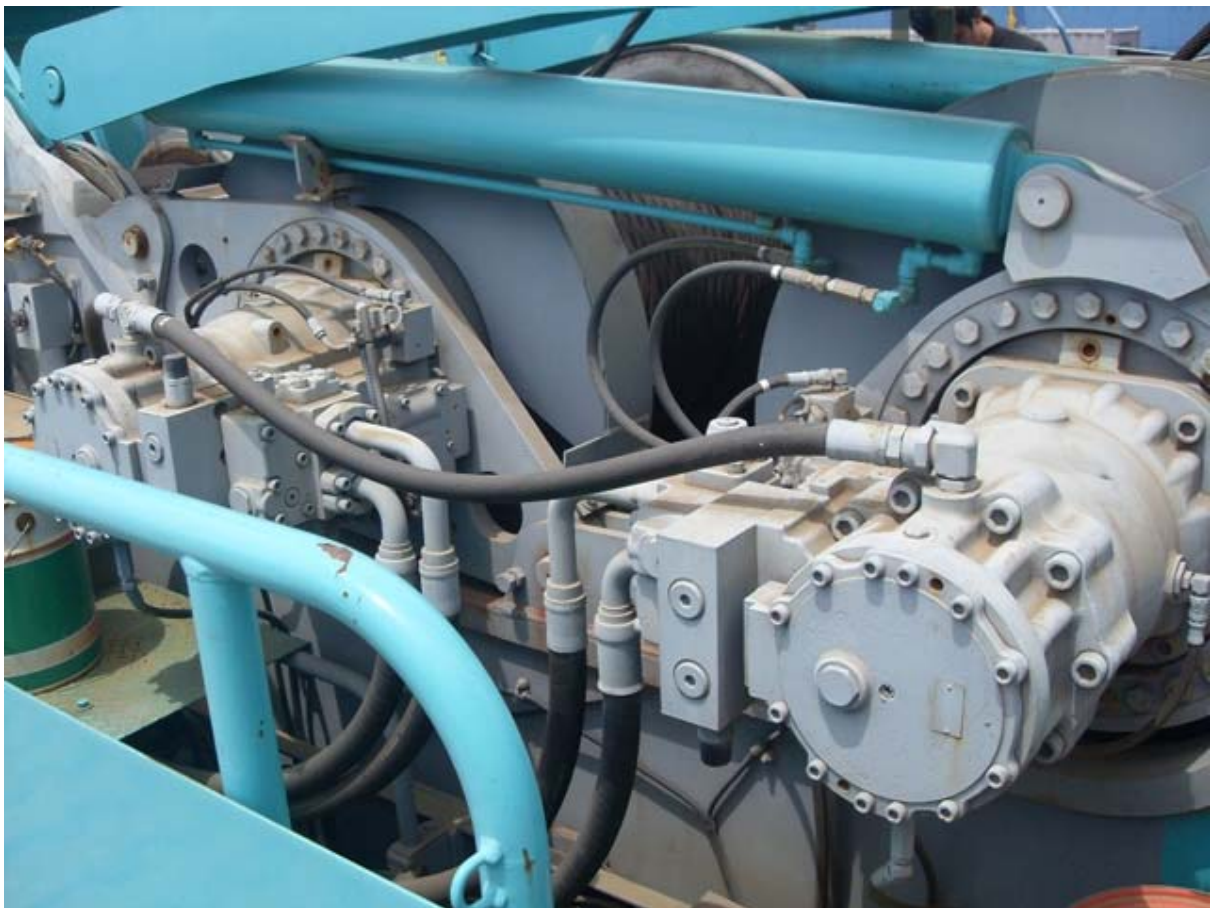

Rodson Universal

www.rodson.com

info@rodson.com