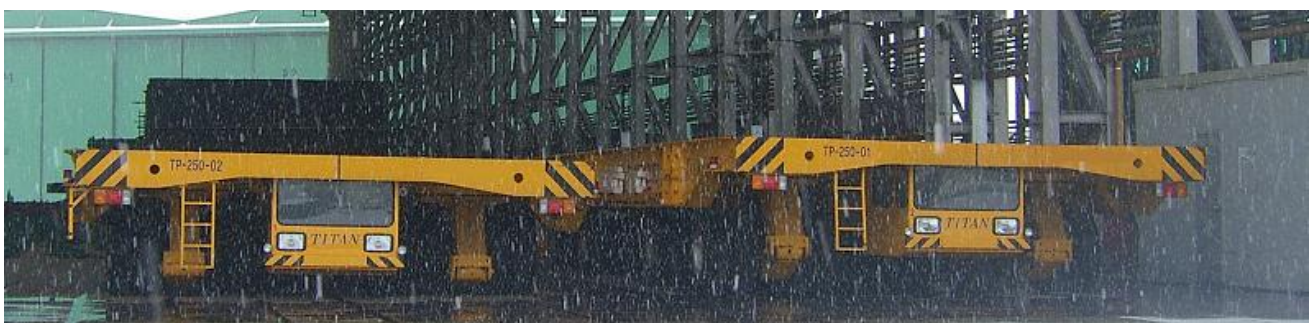

www.rodson.com